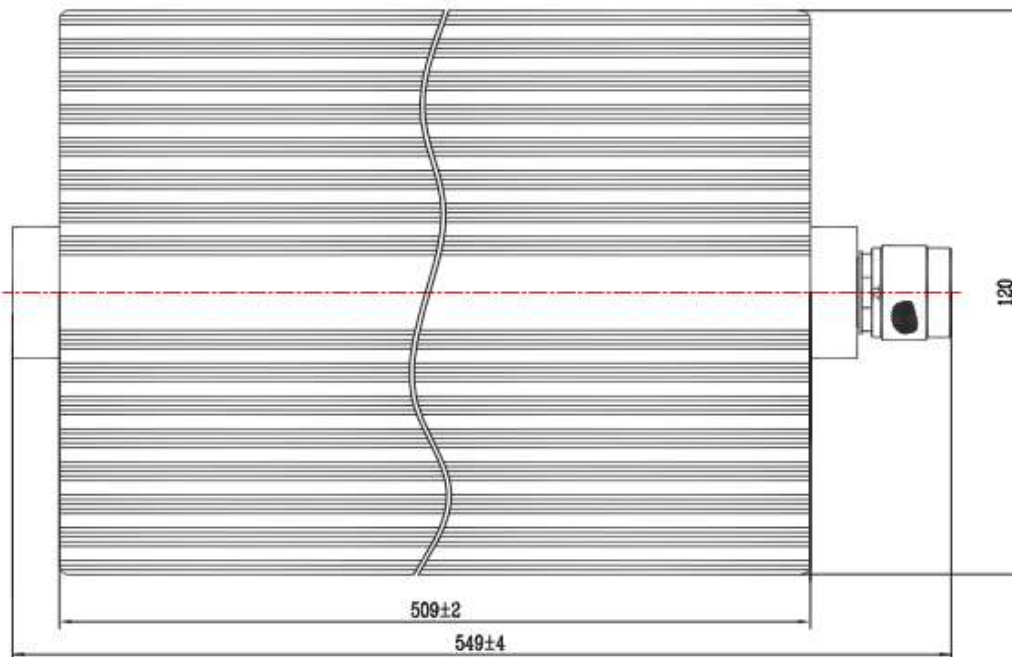

成都利德尔科技有限公司 ChengDu Leader Microwave Technology Co.,Ltd

电话: 028-65199117 传真: 028-65199116

<http://www.leader-mw.com> Leader-mw@hotmail.com

TEL: +86-28-65199117 FAX: +86-28-65199116

Add: 中国 成都市成华区华翰路 89 号 610000

No.89,Huahan Road, chenghua Zone Chengdu, Sichuan China Zip Code:610000